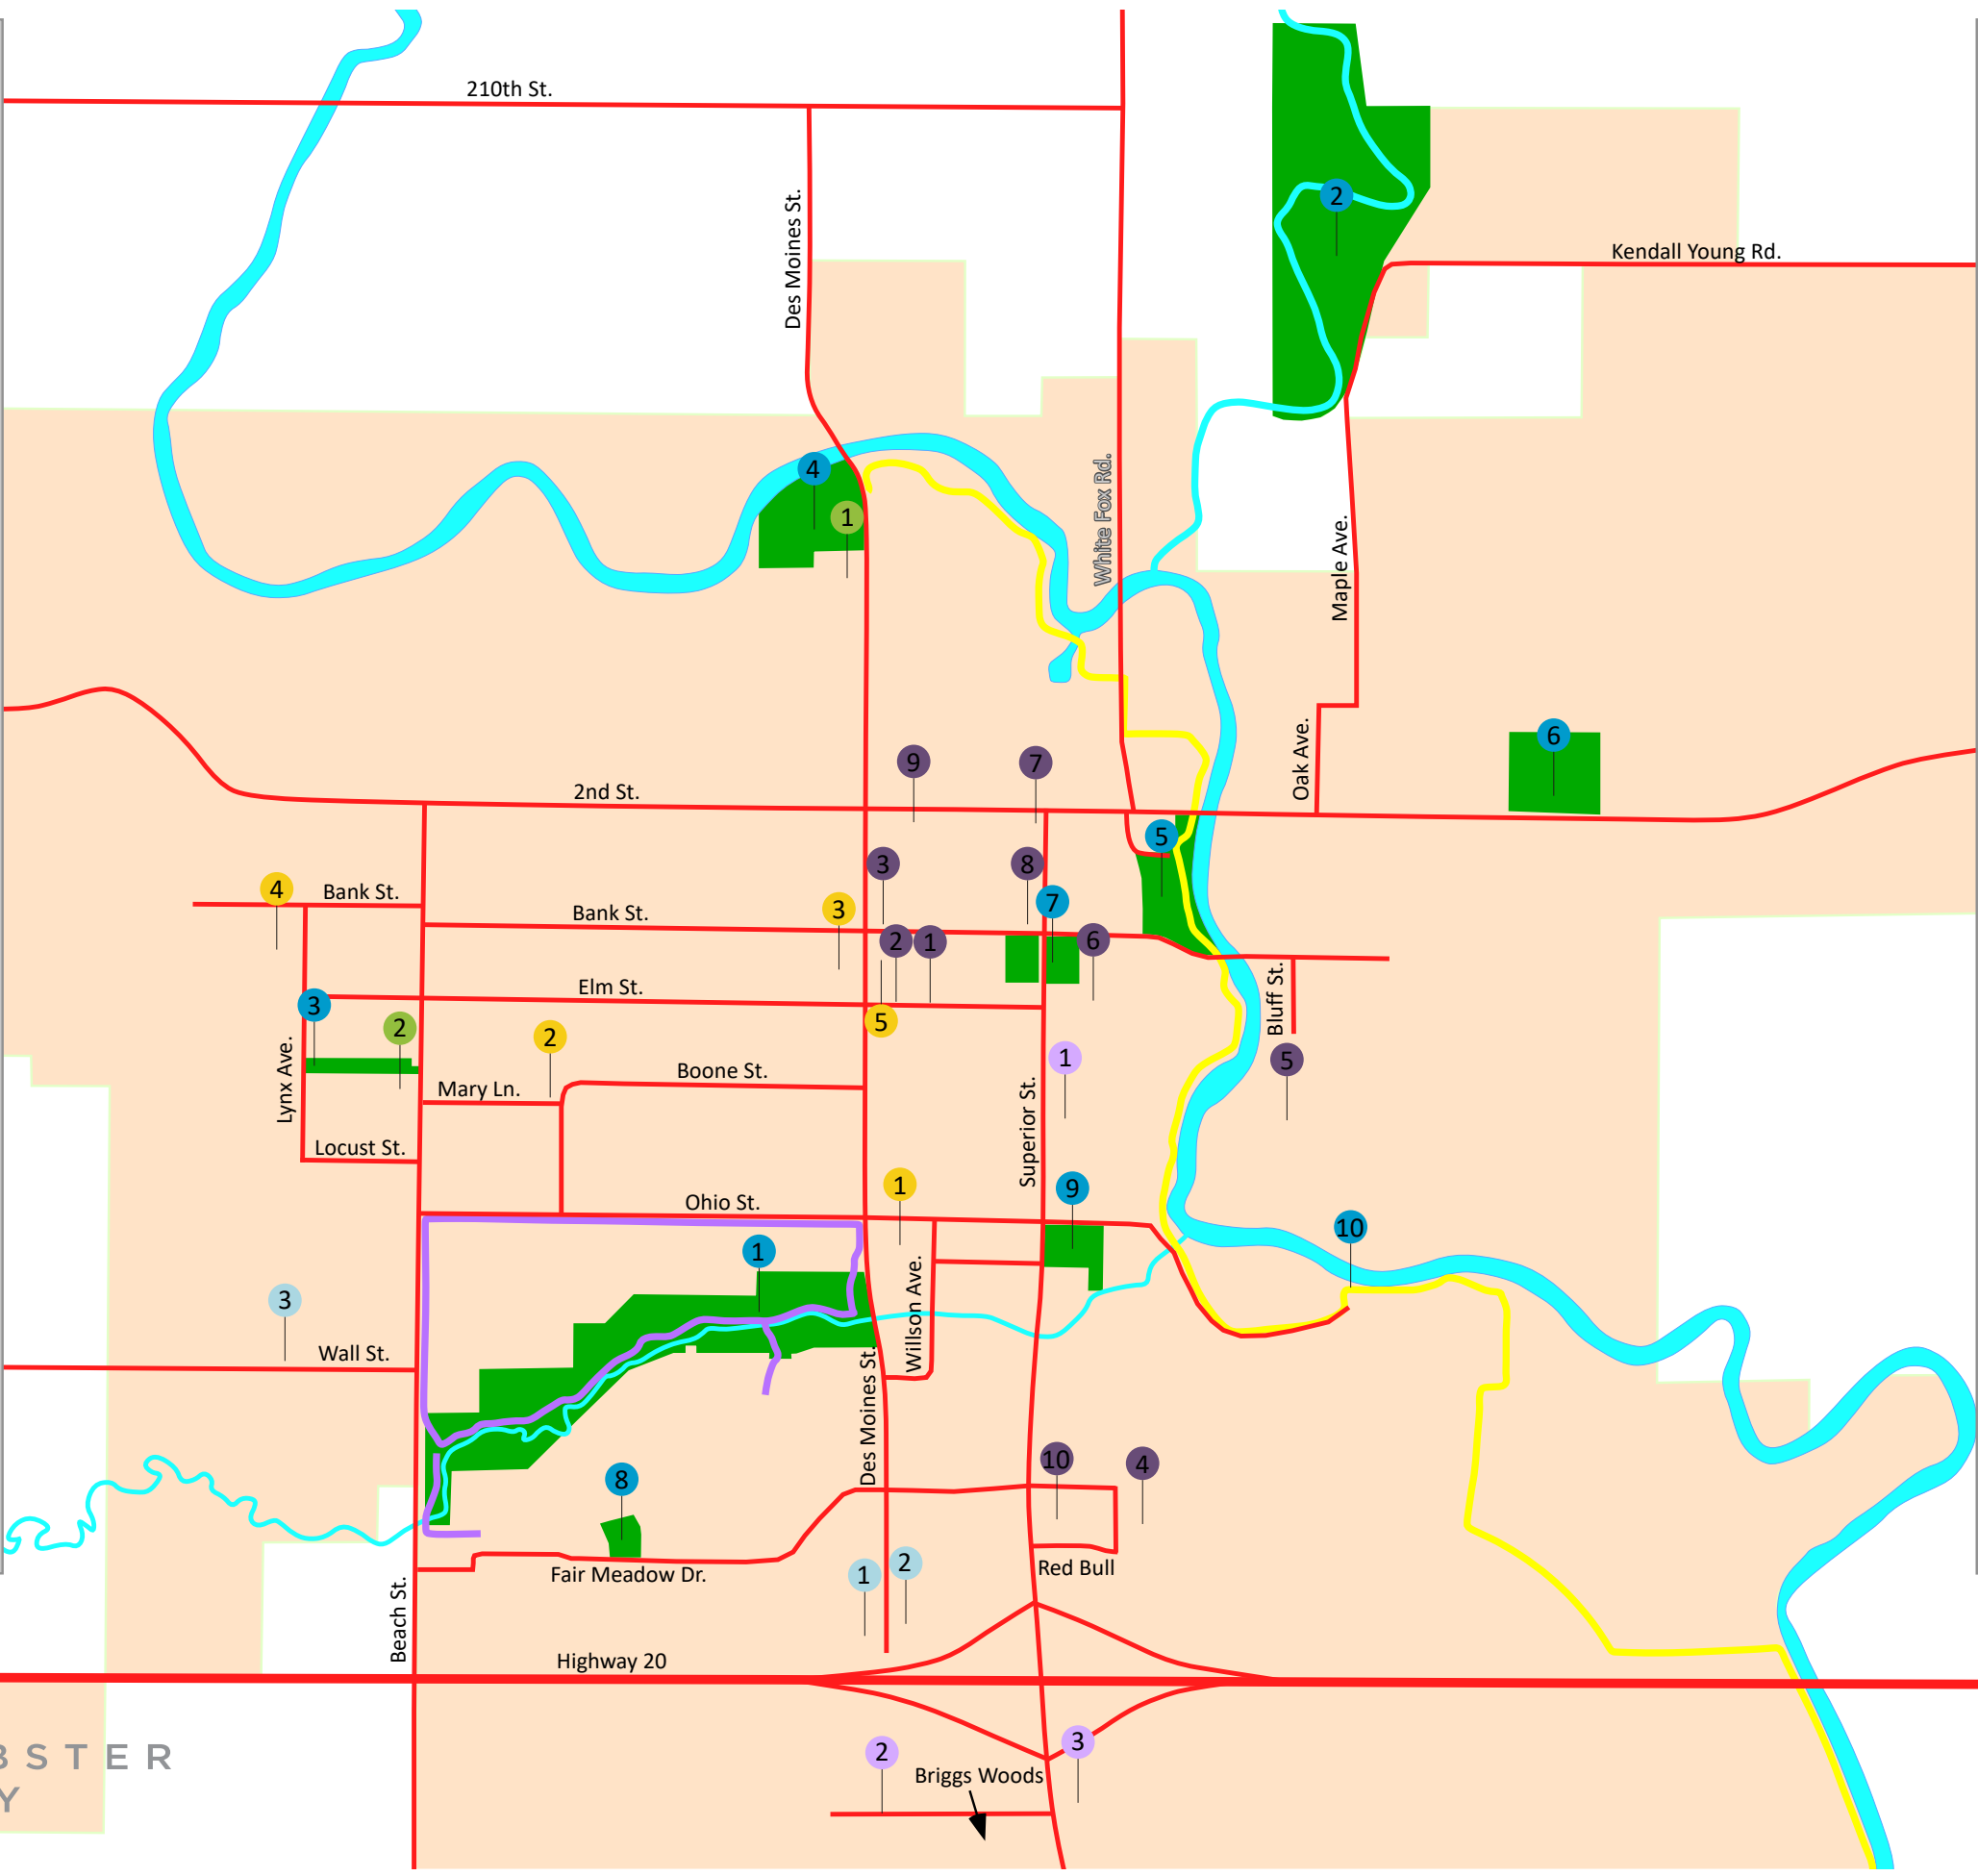

Notables

Retirement Communities

- 1 Crestview Nursing & Rehabilitation
- 2 Southfield Wellness Community
- 3 Windsor Manor

Day Care

- 1 Riverview Early Childhood Center
- 2 Webster City Day Care

Schools

- 1 Pleasantview Elementary
- 2 Sunset Elementary
- 3 Middle School
- 4 High School
- 5 St Thomas Aquinas Catholic School

Landmarks and Amenities

- 1 Kendall Young Library
- 2 Jane Young House
- 3 Fuller Hall Recreation Center
- 4 Van Diest Medical Center
- 5 County Fairgrounds/Speedway
- 6 Outdoor Pool
- 7 City Hall/Police Department
- 8 Fire Department
- 9 Chamber of Commerce
- 10 Hamilton County Courthouse

Lodging

- 1 Americas Best Value Inn
- 2 AmericInn by Wyndham
- 3 Super 8 by Wyndham

Parks and Trails

- 1 Brewer Creek
 - Walking/Biking Trail
 - Disc Golf
 - Sledding
 - Bike Rental
 - Native Prairie
- 2 Kendall Young
 - Shelters
 - Hiking
 - Fishing
 - Soccer
- 3 Lions Stafford
 - Playground
 - Basketball
- 4 Nokomis/Middleton Sports Complex
 - Baseball/Softball Fields
 - Sand Volleyball
 - Ice Skating
 - Fishing and River Access
- 5 Riverside
 - Storm water Wetland
 - Fishing and River Access
 - Bike Rental
- 6 Sketchly
 - Dog Park
- 7 East and West Twin
 - Shelters
 - Playground
 - Skate Park
 - Exercise Equipment
 - Basketball
 - Sculpture Park
- 8 Wehrheim
 - Playground
 - Basketball
- 9 Wilson Brewer Park Museum & Information Center
 - Historical Buildings
 - Museum
 - Wedding Venue
- 10 Boone River Access
 - Fishing and River Access

— Boone River Recreational Trail
— Brewer Creek Trail